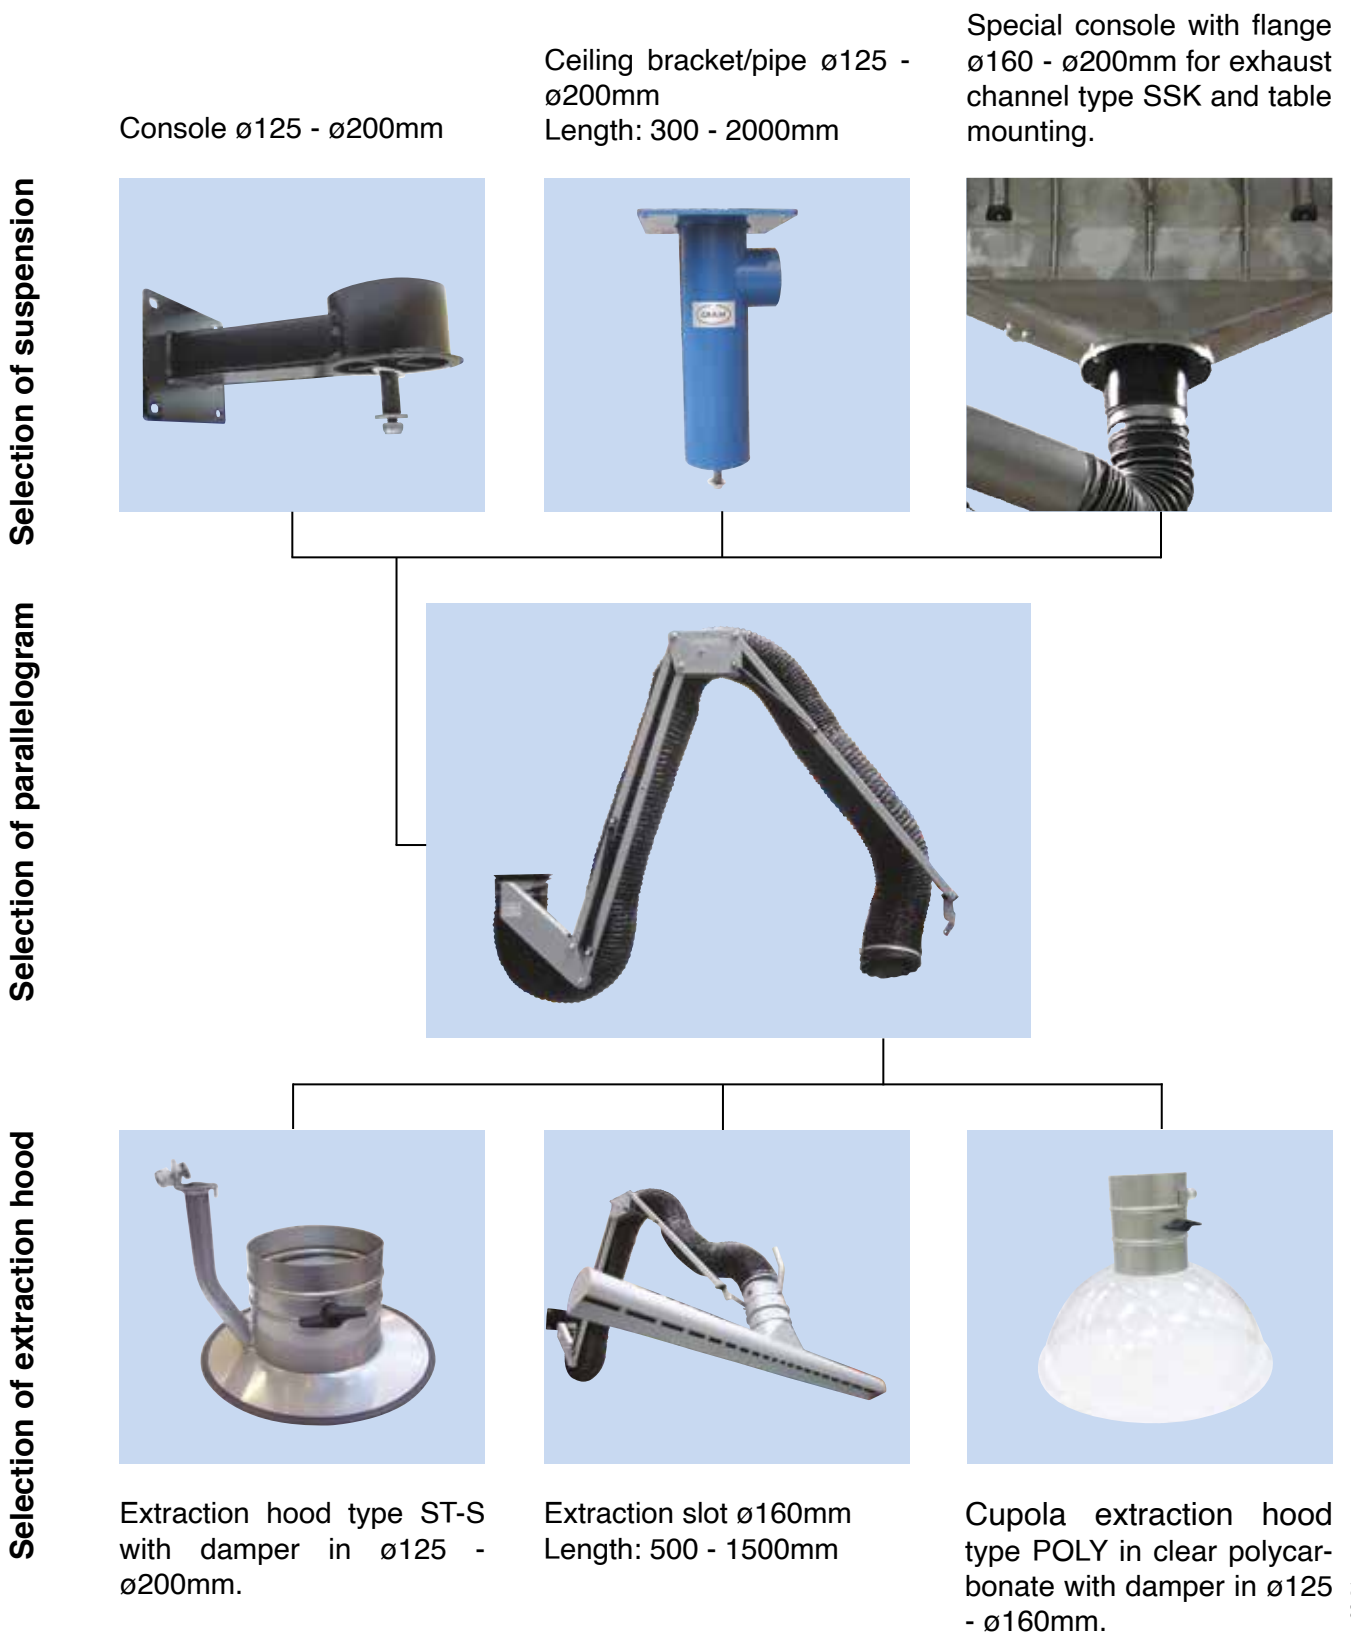

Combi-arm for configuration of RGF-arm with optional suspension and extraction hoods according to the options below.

Available in 2 - 4m-versions, $\varnothing 125$ - $\varnothing 200$ mm. Extension arms are available - see price list.

For further information we refer to data sheet for extraction arm type RGF!